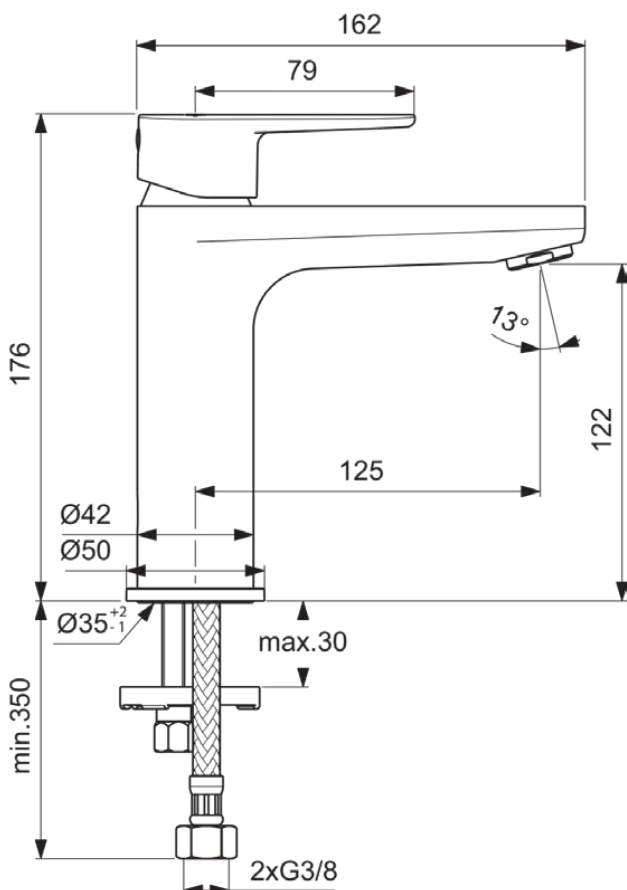

## BC554AA

CERAFINE MODEL O | Basin mixer 50x162x176 mm, 125 mm spout projection in chrome finish, 5 l/min (3 bar), no waste | EasyFix, EPD, FirmaFlow, SmartShine

### General information

Product type:	Washbasin mixers
Sub product type:	Basin mixer
Brand:	Ideal Standard
Suite name:	CERAFINE MODEL O
Designer:	Ideal Standard
Colour:	AA - Chrome
Surface finish effect:	glossy
Height (mm):	176
Width (mm):	50
Length / Projection (mm):	162
Fixing method:	EasyFix
Net weight (kg):	1.20
VVS:	701417304
EAN code:	3800861074991