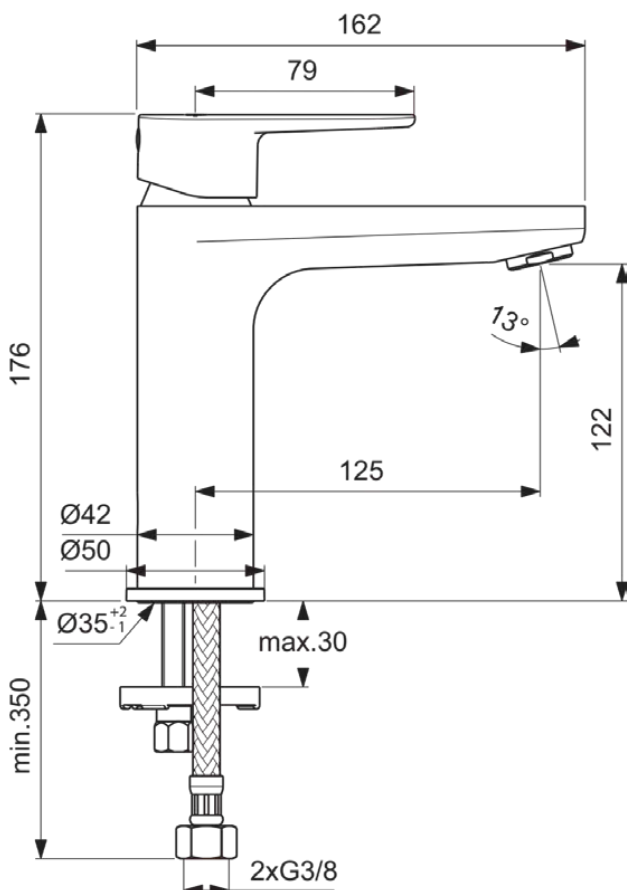

## BC554XG

CERAFINE MODEL O | Basin mixer 50x162x176 mm, 125 mm spout projection in matt black finish, 5 l/min (3 bar), no waste | EasyFix, EPD, FirmaFlow

### General information

Product type:	Washbasin mixers
Sub product type:	Basin mixer
Brand:	Ideal Standard
Suite name:	CERAFINE MODEL O
Designer:	Ideal Standard
Colour:	XG - Matt Black
Surface finish effect:	matt
Height (mm):	176
Width (mm):	50
Length / Projection (mm):	162
Fixing method:	EasyFix
Net weight (kg):	1.20
VVS:	701417321
EAN code:	3800861101307